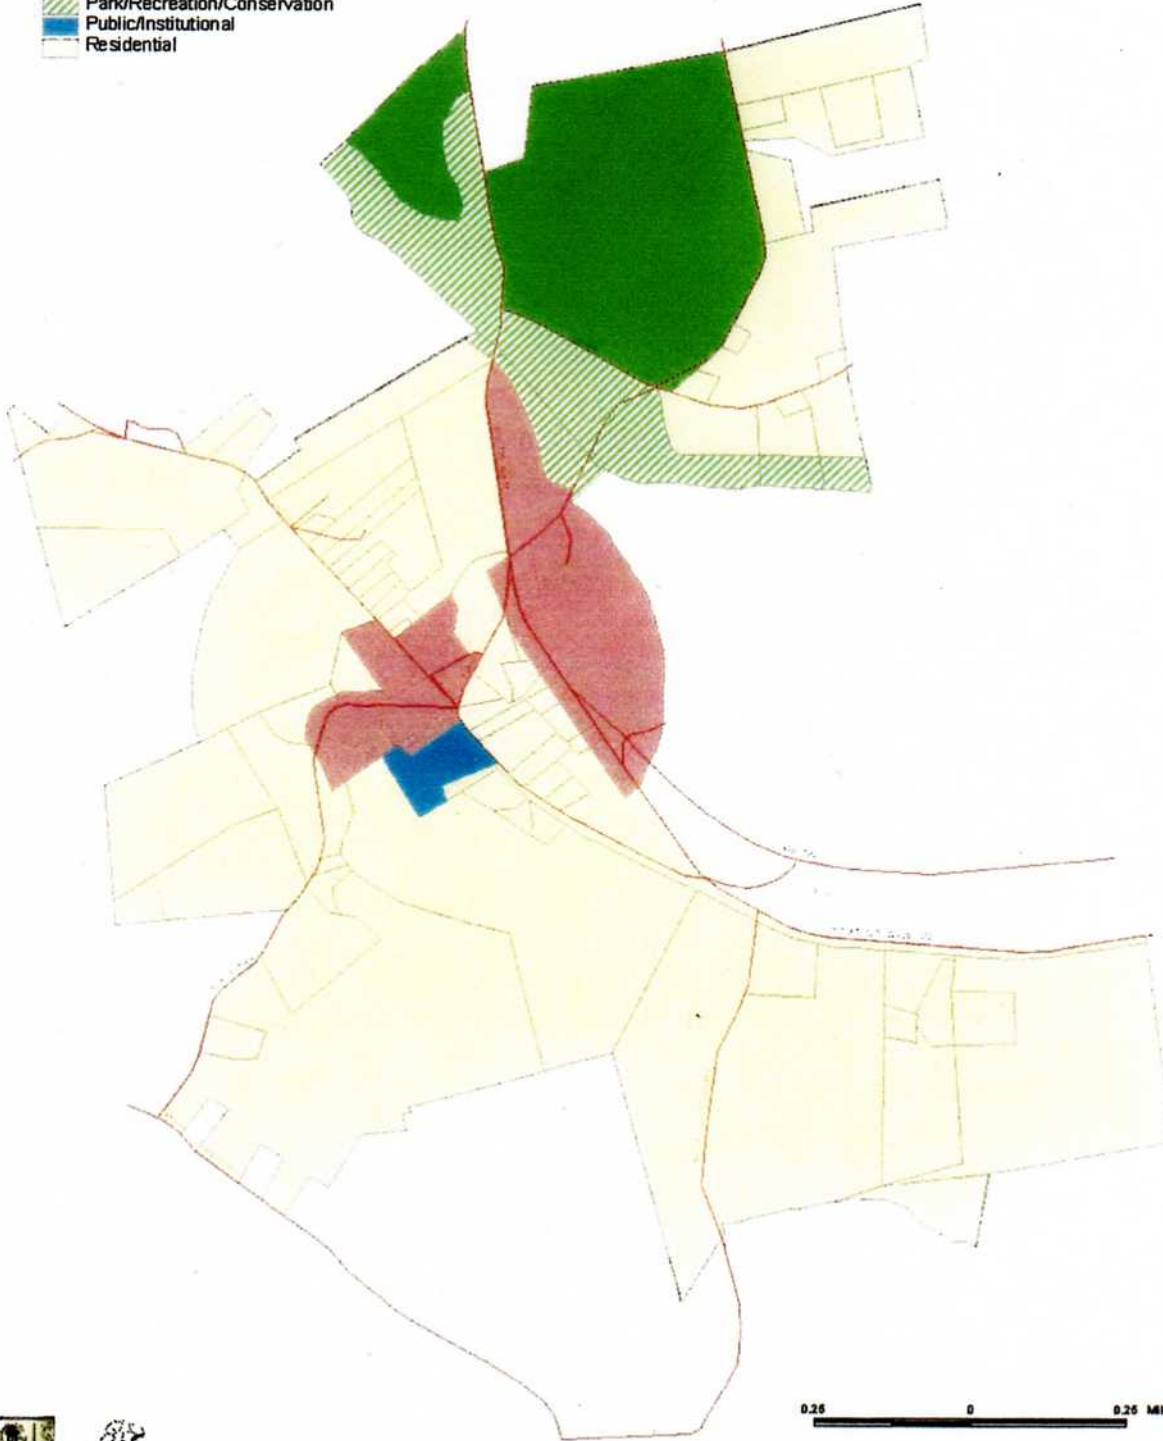

Future Land Use - 2022

Talmo, Georgia

- Agriculture
- Commercial
- Park/Recreation/Conservation
- Public/Institutional
- Residential

0.25 0 0.25 Miles

Northeast Georgia Regional Development Center - 01/2003